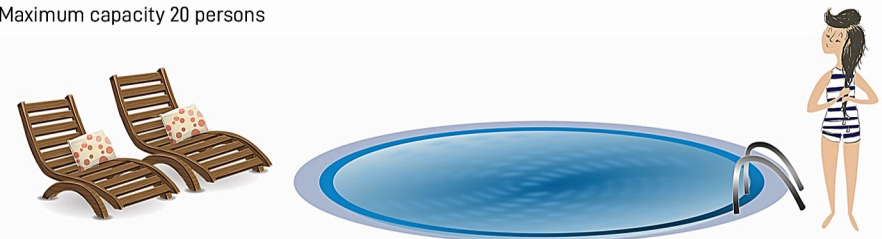

Karaoke Package (at Entertainment Room)  
Mon to Thurs: 2000hrs - 2200hrs  
Fri to Sun & PH: 2000hrs - 2300hrs  
Maximum capacity 20 persons

From Rp 1,000

NA

All prices are subject to 10% service charge and 11% prevailing government tax and represented in thousand rupiah ('000'). For more information or booking, get in touch with our Guest Information Centre.